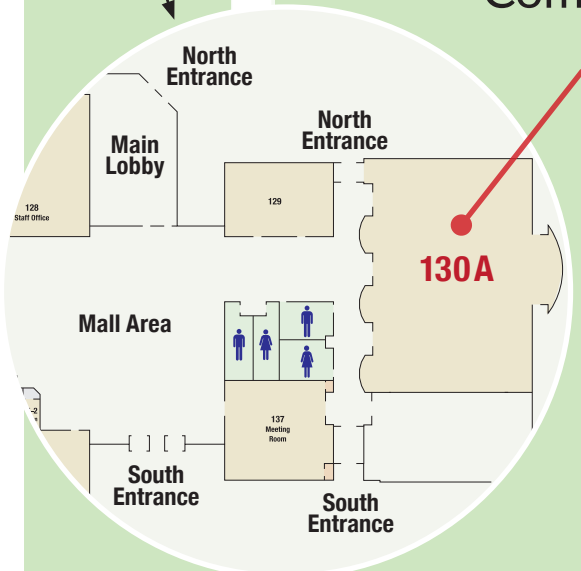

 Handicap Parking  Handicap Entrance

 Blue Light Emergency Phone  Wireless Available Campus-Wide

← To Hayes Road **HALL ROAD** ↙ To I-75 / 15 Miles To I-94 / 6 Miles →

Lorenzo Cultural Center

Community Hall
130-A

19 MILE ROAD

COMMONS ROAD