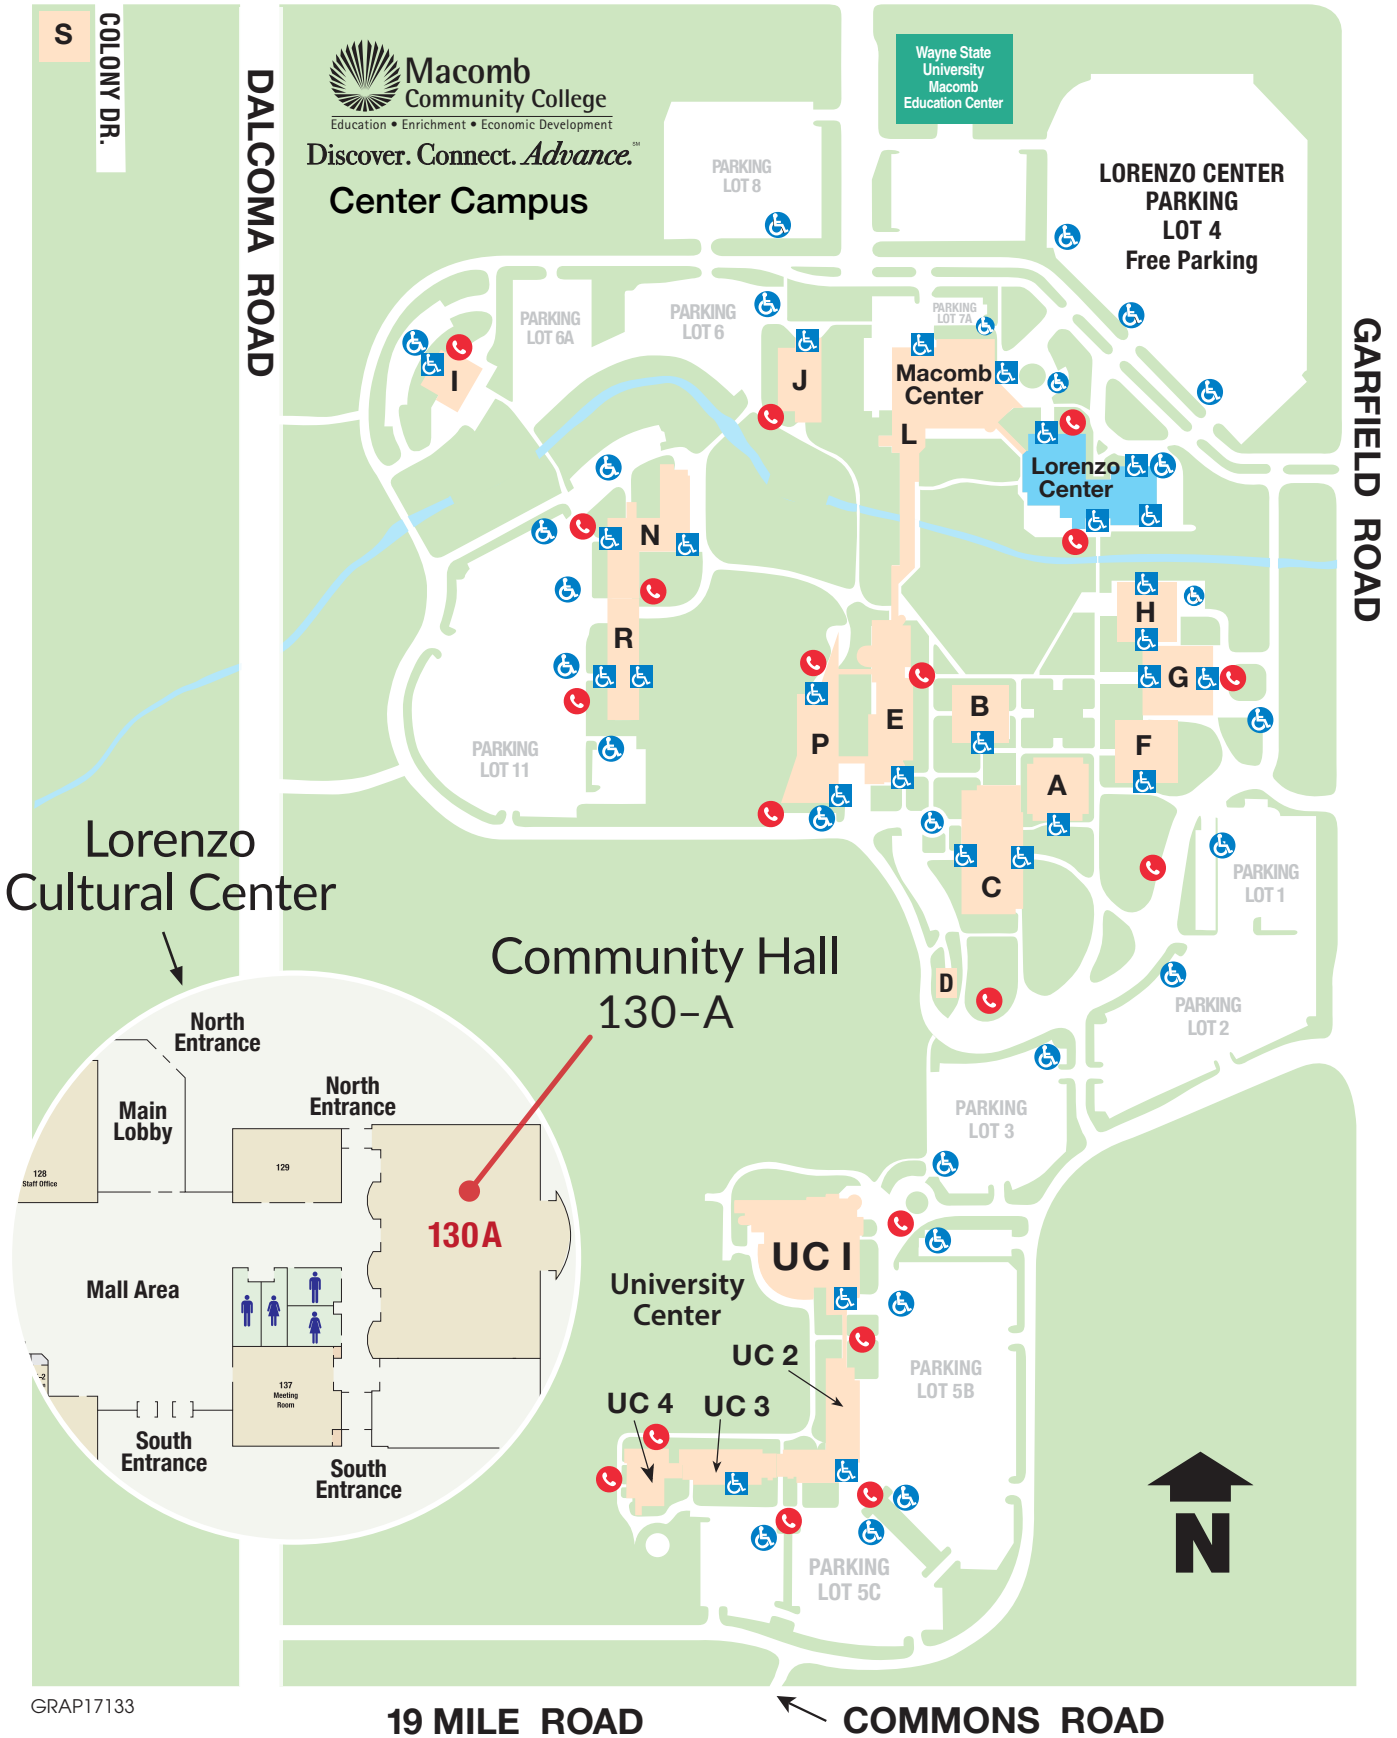

 Handicap Parking  Handicap Entrance

 Blue Light Emergency Phone  Wireless Available Campus-Wide

← To Hayes Road **HALL ROAD** ↙ To I-75 / 15 Miles To I-94 / 6 Miles →

Lorenzo Cultural Center

Community Hall
130-A

19 MILE ROAD

COMMONS ROAD